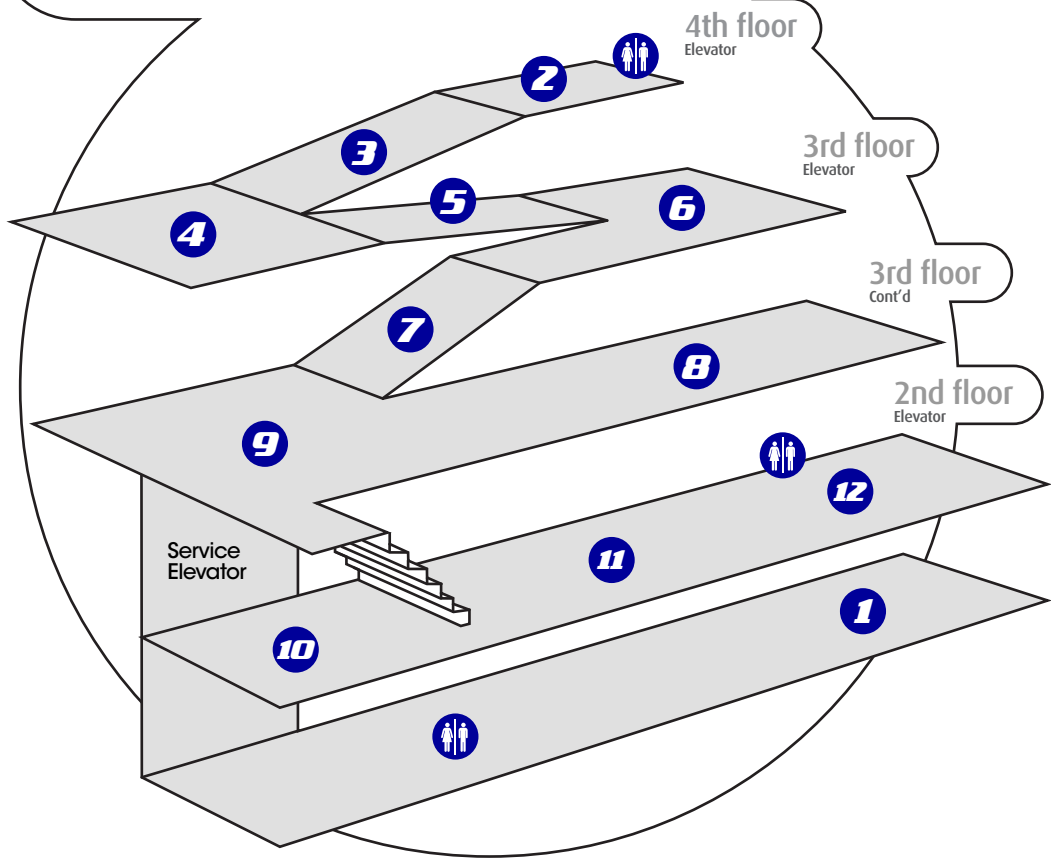

Sonywonder

TECHNOLOGY LAB

- | | | | |
|---|--|--|---|
| <p>1 Entrance
Exit
Restrooms</p> | <p>4th floor</p> <ul style="list-style-type: none"> 2 Log In
Restrooms 3 SWTL Community
Diagram
Internet Map 4 How Devices Work
Signal Stations 5 Anytime/Anywhere
Timeline | <p>3rd floor</p> <ul style="list-style-type: none"> 6 Nanotechnology
Virtual Surgery
Robot Zone 7 Animation Ramp 8 Animation Studio
WSWL Production Studio
Dance Motion Capture
Interactive Floor 9 High Definition Theater | <p>2nd floor</p> <ul style="list-style-type: none"> 10 Programs Area 11 In the Game
Game Builder
Wonder of Music
Moviemaker 12 Log Out
Restrooms |
|---|--|--|---|